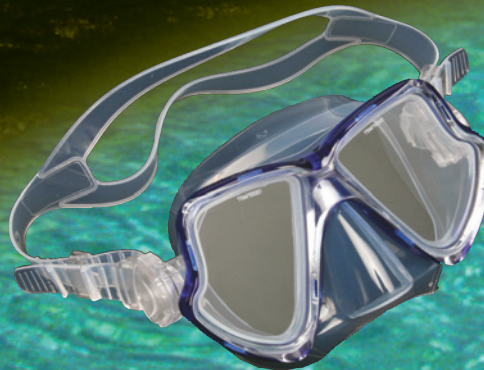

#41450 GUPPY TRAINER

- ▲ Soft, small, adjustable fins.
- Colors: orange, yellow, green
- Ages 2-5 years.

YEAR 6

#43580 KAUAI DRY SILICONE SNORKEL

- ▲ 360° positioning mouth piece.
- ▲ Dry attachment keeps barrel free of water.
- ▲ Non-return purge valve (quick expulsion).
- ▲ Large flexible barrel for greater intake.
- ▲ Twist loose snorkel keeper for easy strap mounting.

#43730 KONA PVC SNORKEL

- ▲ Non-return purge valve (quick expulsion).
- ▲ Large barrel for easy breathing & clearing.
- ▲ Safety orange tip.

#41200 WATER GEAR FINs

- ▲ All-rubber fins.
 - ▲ Soft grade rubber pocket.
 - ▲ Hard rubber blade.
- COLOR CODED SIZES:
 0-0, 0-1, 1-3, 3-5, 5-7, 7-9, 9-11,
 11-13, 14-15, 16-17

#42570 LANAI SILICONE FACE MASK

- ▲ Quick adjust headband.
- ▲ Small volume full nose pocket mask for comfort.
- ▲ Hypoallergenic silicone seal.
- ▲ Tempered glass faceplate.

#42735 JR. HILO FACE MASK

- ▲ Durable PVC seal and strap.
- ▲ Small volume full nose pocket mask for comfort.
- ▲ Quick adjust strap clips.
- ▲ Small skirt for small faces.
- ▲ Dual tempered glass faceplate.