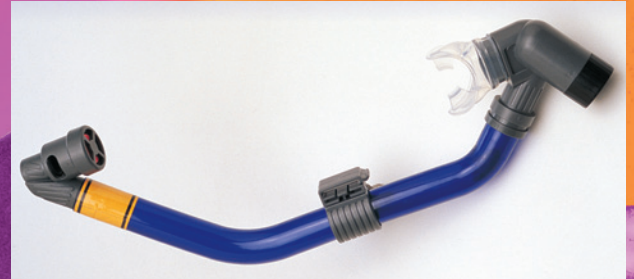

YEAR 6

#43580 KAUAI DRY SILICONE SNORKEL

- ▲ 360° positioning mouth piece.
- ▲ Dry attachment keeps barrel free of water.
- ▲ Non-return purge valve (quick expulsion).
- ▲ Large flexible barrel for greater intake.
- ▲ Twist loose snorkel keeper for easy strap mounting.