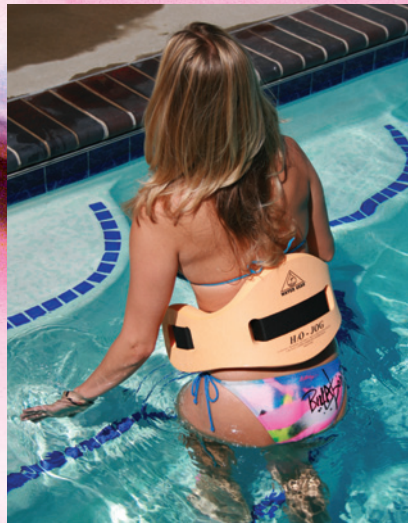

#81400 H2O JOGGER™

- ▲ Symmetrical design provides ideal vertical balance.
- ▲ Soft, durable EVA foam.
- ▲ Web nylon belt provides secure fit.

SIZES: SM 26" (under 160 lbs.)
LG 29" (160+ lbs.)