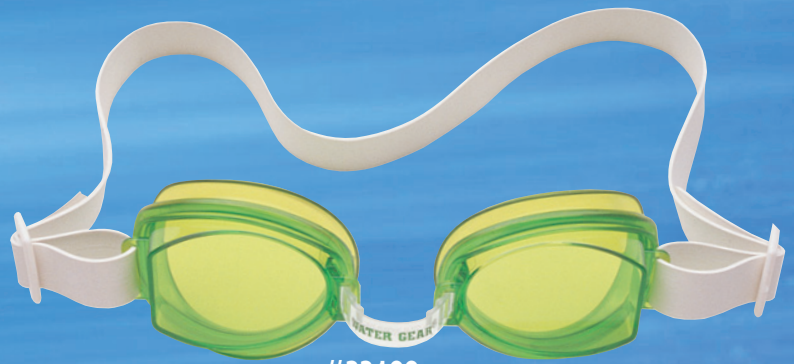

#23100
#23125