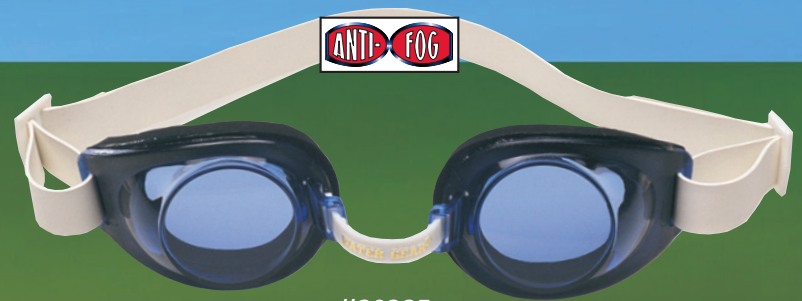

- ▲ Mesh carry bag.

Color-coded resistance levels:
LT = Yellow • MED = Blue • HVY = Red

#68500 SWIM LEASH

- ▲ 10' cord.
- ▲ Comfortable belt attaches to pool edge so swimmer can maintain position when swimming and exercising.

#20100
#20125

#20175

#20325
#22100

#20500

#20600

#20000 SERIES FEATURES
Adjustable nose bridge
and foam seals

#20100 CLASSIC GOGGLE

- ▲ Silicone headband.
 - ▲ Recreational.
- COLORS: Clear, Blue, Smoke,
Aqua, Red, Purple
PACKAGING: Polybag