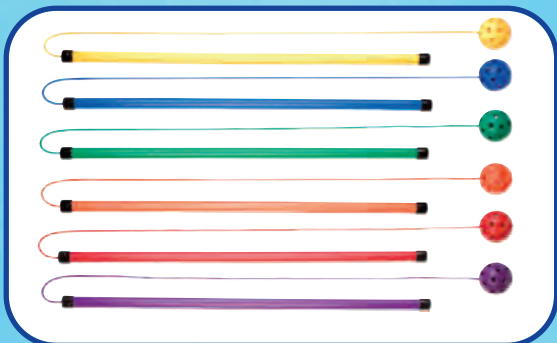

PPSSET \$ 42.43 set

- Plastic can shaped stilts •Adjustable hand cord
- Non-marring rubber base rim •Supports up to 175 lbs
- Set of 6 rainbow colors

SUPER XL SCOOP SET

SBXLSET \$ 65.84 set

- Extra large 21" scoop •Includes 12 scoops in 6 rainbow colors
- 6 Rainbow colored plastic grip balls

TWIRL & JUMP SET

TJSET \$ 24.47 set

- 32" L Baton •44" L Rope •Set of 6 rainbow colors

SCOOP BALL SET

SBS1SET \$ 35.35 set

- Twelve scoops in 6 rainbow colors •6 Colored plastic softballs

SWING BALL SET

SBSET \$ 18.78 set