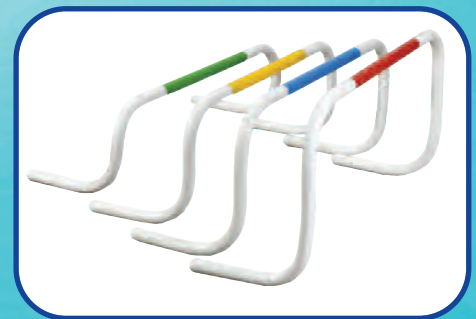

SPEED HURDLE SET

SPHSET $ 71.08 set
•Includes 1 each of 8”, 10”, 12” and 14” plastic hurdles •Includes nylon carrying bag