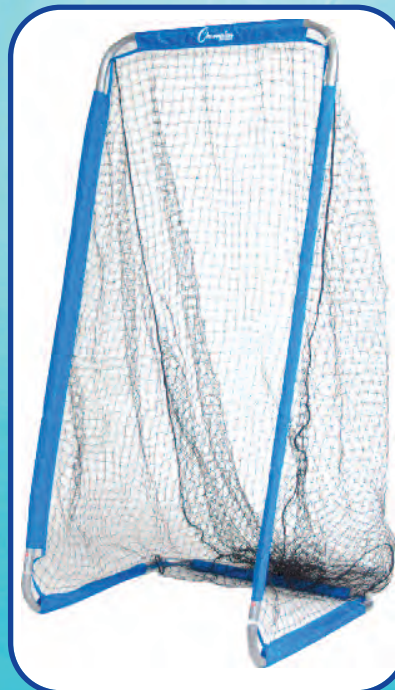

FOOTBALL KICKING SCREEN

FKPRO $ 137.97 each

- •1.5" Powder-coated steel tubing
- •30-Ply 1.75" square mesh
- •Extra deep pocket with blue nylon sleeves
- •Easy push pin assembly
- •48"W x 96"H