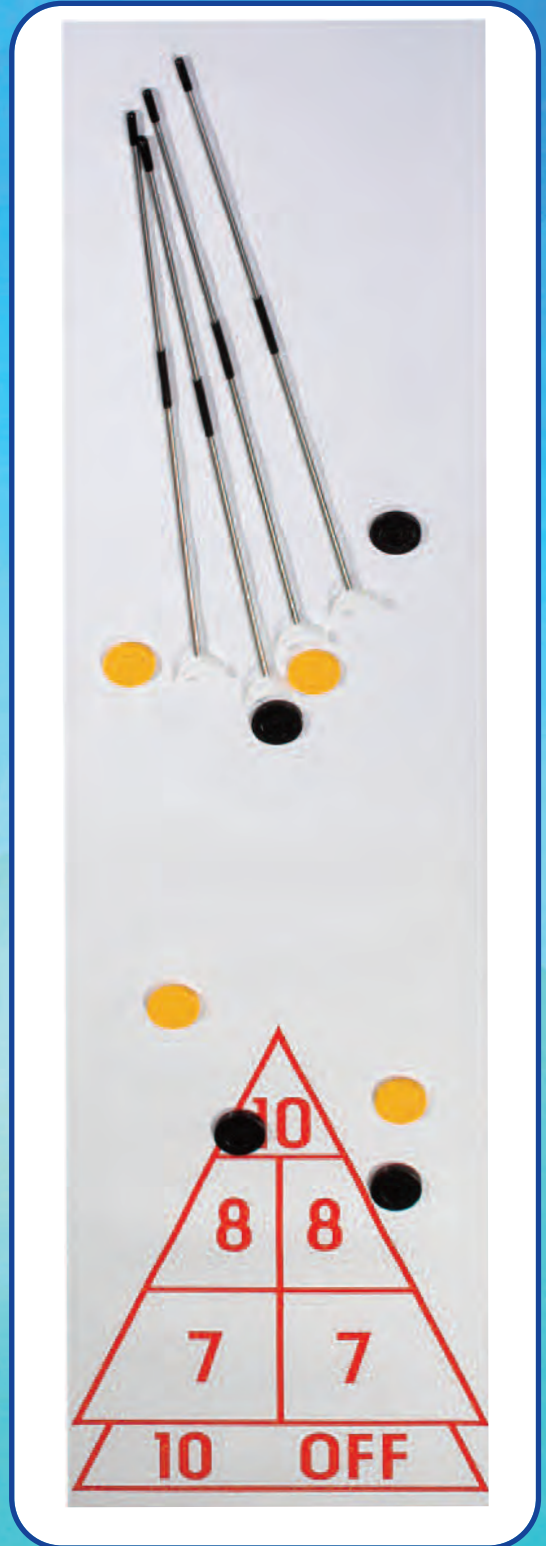

- Includes four 66" aluminum cues
- 4 Black and 4 Yellow 6" plastic discs

SHUFFLEBOARD SET

SBA20 \$ 115.56 set

- Economy set •15'L Plastic court •4 Cues
- 4 Black and 4 Yellow discs •Includes rules

FOAM CROQUET SET