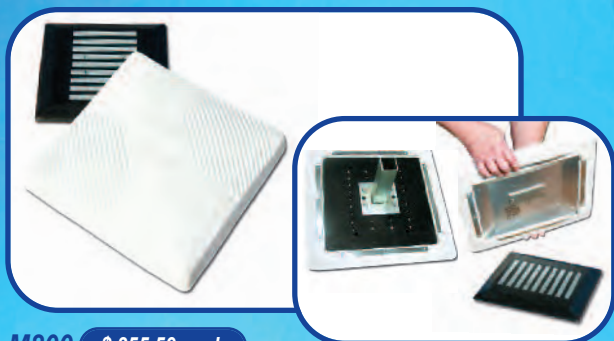

CCM400 \$ 90.64 each

•Full size •33.5"

CCM350 \$ 88.59 each

•Intermediate size •33"

CCM300 \$ 83.48 each

•Youth size •32"

MAGNETIC BREAK-FREE BASE

M800 \$ 355.59 each

- Base includes: base cover, stanchion pan, ground inserts
- 3 interchangeable plates to adjust holding strength •Fully compliant with Little League® Rule 1.06 •15”L x 15”W x 2 ¼”H

BREAKAWAY BASE SET

M900 \$ 460.35 set