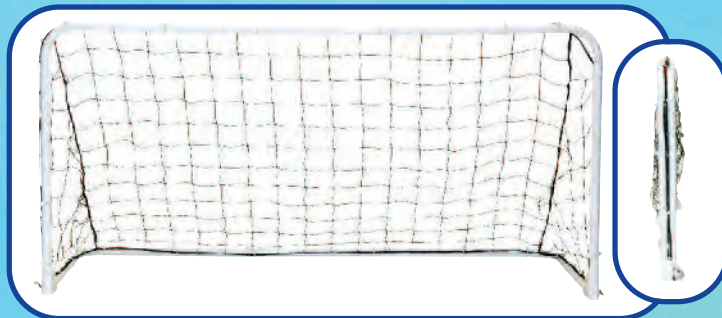

EASY FOLD SOCCER GOALS

SG63 \$ 106.49 each

- 1 1/2" Welded steel frame
- Easy fold hinges
- Locking pin system
- Includes heavy-duty PE net with Velcro® corner loops
- Folds flat for storage
- 6'W x 3'H