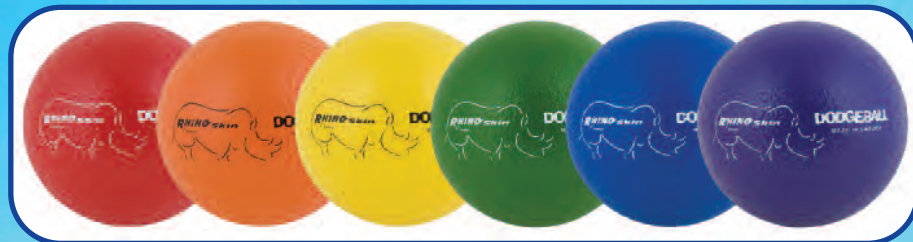

RXD8SET $ 152.55 set
•8"