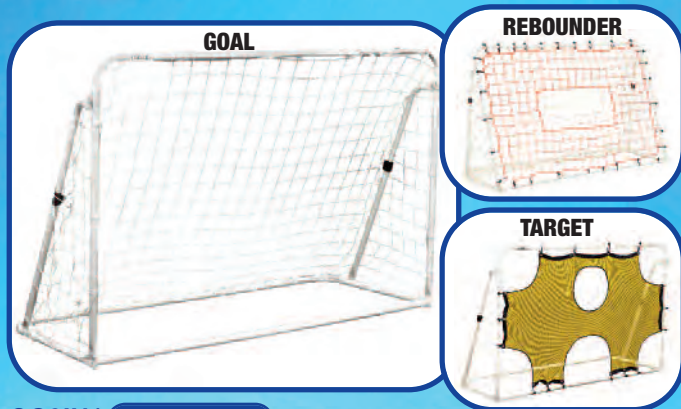

75 SOCCER

3 IN 1 SOCCER TRAINING GOAL

SG3IN1 $ 113.55 set

- •Goal, rebounder and target in one
- •1.25" Powder-coated steel
- •Push button assembly
- •PE net with self-stick hanging loops
- •Includes bungee cord, rebounder and target
- •Adjustable clamps for multiple rebound angles
- •6'W x 4'H x 3'D