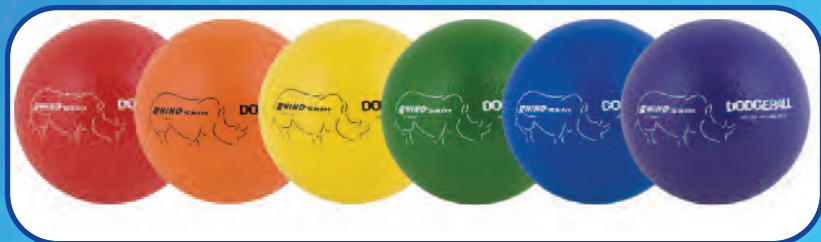

RS5 \$ 13.22 each

- Micro playball
- 5"
- High Bounce
- Orange

RS90 \$ 5.73 each

- Super 90
- 3.25"
- High Bounce
- Assorted colors

RS70 \$ 3.56 each

- Super 70
- 2.75"
- High Bounce
- Blue

RHINO SKIN® LOW BOUNCE DODGEBALL SETS •Set of 6 rainbow colors