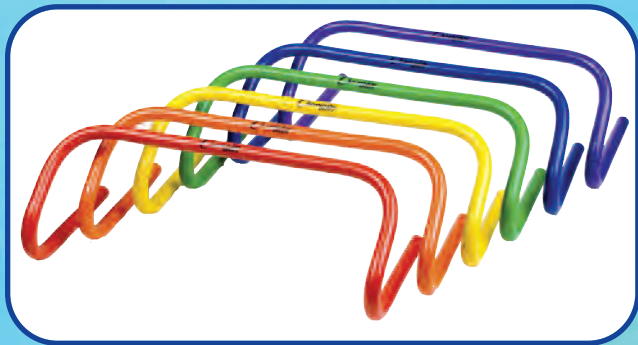

6” SPEED HURDLE SET

PH66SET $ 66.66 set
•Set of 6 rainbow colors