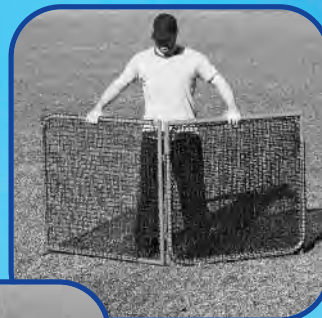

VARSITY FOLDING L SCREEN

FLS77 \$ 292.58 each

- Durable steel frame •Portable
- Two sided weatherized netting
- Breaks down in seconds to a 41" x 42" x 4" section
- 7'W x 7'H

PITCHING SAFETY SCREEN

*Pillow Case
Style Netting Easily
Slides Over Frame
In Seconds*