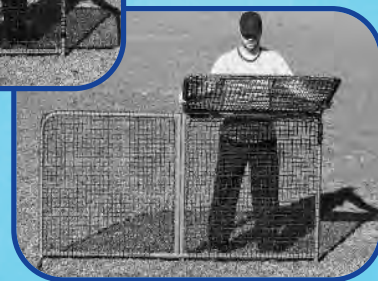

VARSITY FOLDING L SCREEN

FLS77 \$ 292.58 each

- Durable steel frame •Portable
- Two sided weatherized netting
- Breaks down in seconds to a 41" x 42" x 4" section
- 7'W x 7'H

PITCHING SAFETY SCREEN

*Pillow Case
Style Netting Easily
Slides Over Frame
In Seconds*