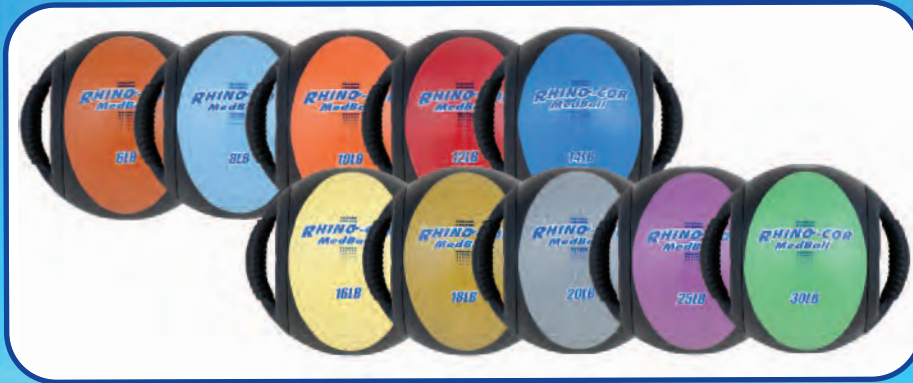

KETTLE BELL RACK

KBRACK \$ 558.56 each

- Steel construction •Compact design •Holds any size kettle bell •3 Shelves •Black/gray

SOME ASSEMBLY REQUIRED ON ALL RACKS.

153 MEDICINE BALLS

RHINO-COR® MEDICINE BALLS •Hollow synthetic rubber construction •Solid molded dual handles •Consistent 9" Diameter