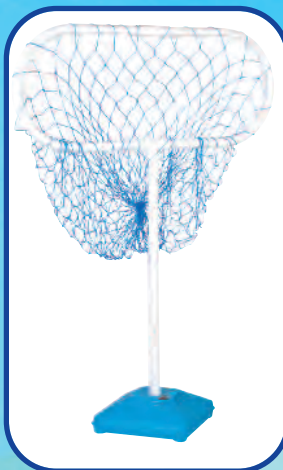

FDSET \$ 24.51 set
•9" Foam discs •Set of 6 rainbow colors

FD1 \$ 2.78 each
•9" Foam disc •Yellow

DISC TARGET NET

FSGAME \$ 52.25 each
•Indoor/outdoor •Opening is 30"W x 14"H •Fill base with water or sand for greater stability •Height adjusts to 24", 34" or 36"H