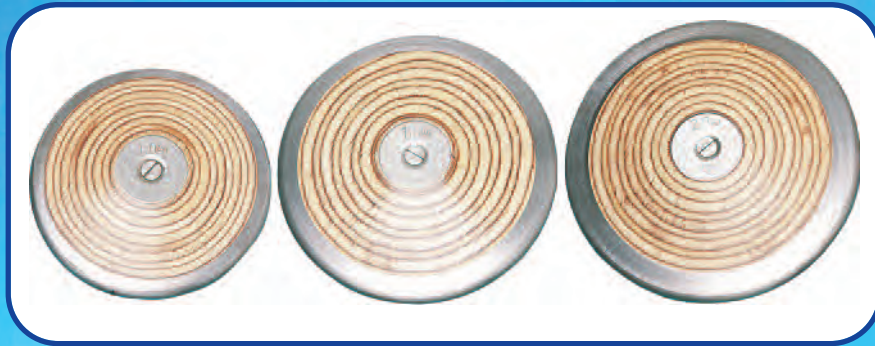

WOOD PRACTICE DISCUS

- **WD10** $ 23.69 each •1 Kilo
- **WD16** $ 24.55 each •1.6 Kilo
- **WD20** $ 26.80 each •2 Kilo