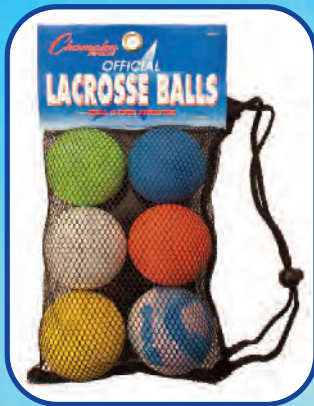

LACROSSE BALL SET