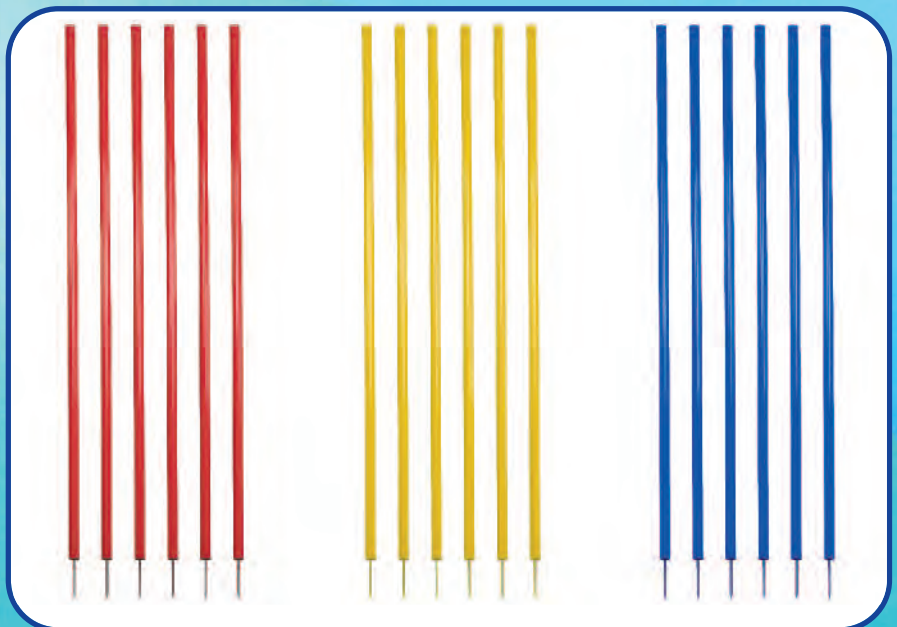

CS6RD $ 54.91 set
•Red

CS6YL $ 54.91 set
•Yellow

CS6BL $ 54.91 set
•Blue