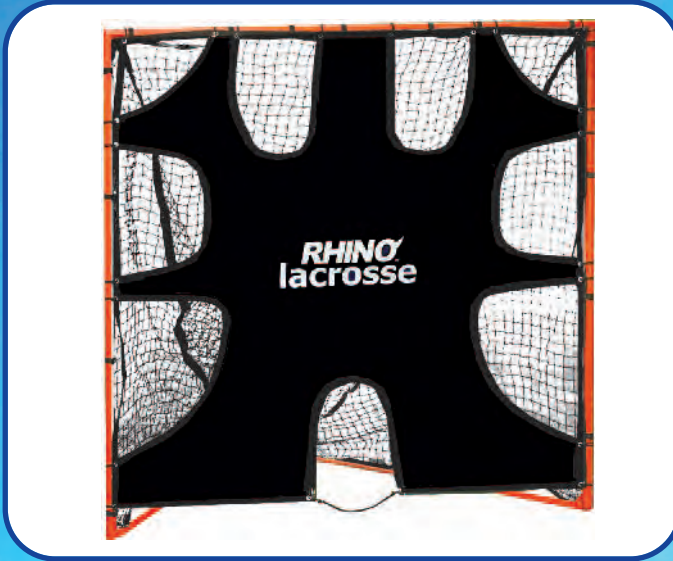

LACROSSE GOAL TARGET

LGT $ 83.48 each

•Goalie weak zone target •9 Target zones •All weather durable mesh •Includes goal fasteners •Black •6'W x 6'H

TARGET TRAINER

•Flat steel frame •Heavy-duty 3/4" mesh netting with nylon binding •4 Corner targets with mesh pockets •2 Steel support poles •Four 10" ground spikes •Includes nylon carry bag •Orange