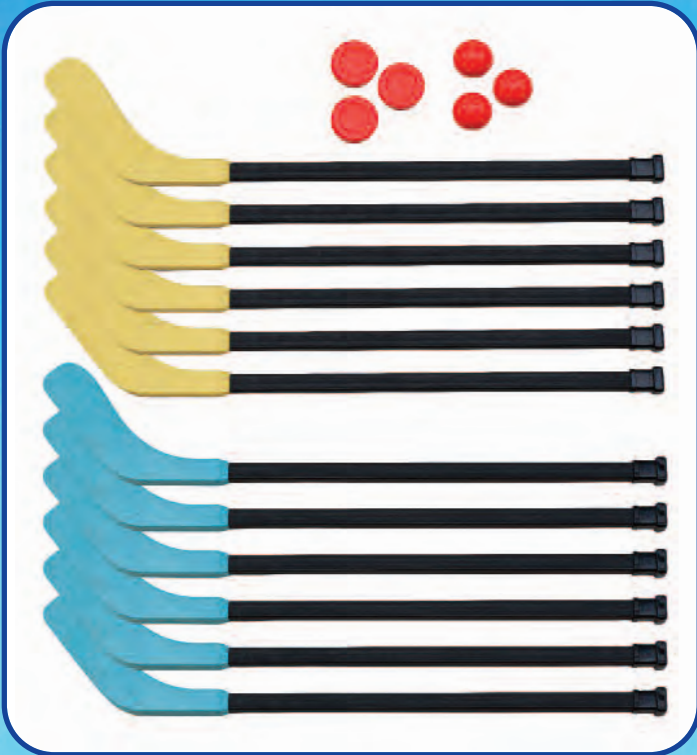

117 HOCKEY

RHINO SKIN® HOCKEY SET

RSHOCKEYSET $ 355.31 set

- •Extra-large foam blades with indestructible Rhino Skin® coating
- •6 Blue and 6 Yellow sticks
- •3 Orange polyurethane pucks
- •3 Orange polyurethane balls
- •36"L Flexible plastic shaft