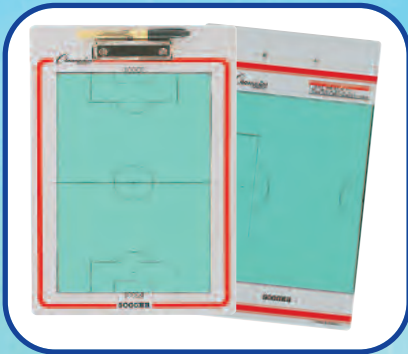

- Deluxe mesh bag
- Drawstring
- Shoulder strap
- 25"L x 24"W x 24"H

•Easy wipe off surface •Full field on front •Half field on back •Includes dry erase marker •10"W x 16"H

BASEBALL/SOFTBALL

CBBA \$ 10.80 each
•Full batting lineup on back

BASKETBALL

CBBK \$ 10.80 each
•Lineup box on back

FOOTBALL

CBFB \$ 10.80 each

SOCCER

CBSB \$ 10.80 each

ICE HOCKEY

CBIH \$ 10.80 each