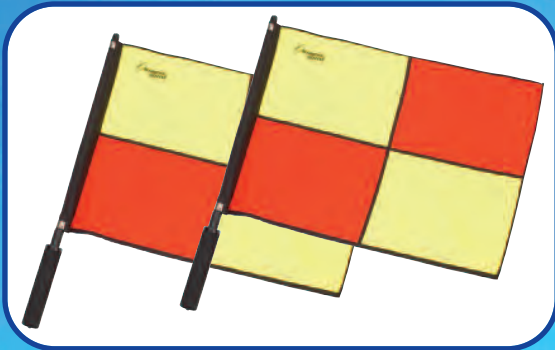

•Advanced swivel design •Flag made of heavy-duty material •Custom foam handles •Spins 360° •Packed in a carrying case

OFFICIAL CHECKERED FLAG WITH BORDER

LFPRO $ 9.41 set
•Checked with Black borders