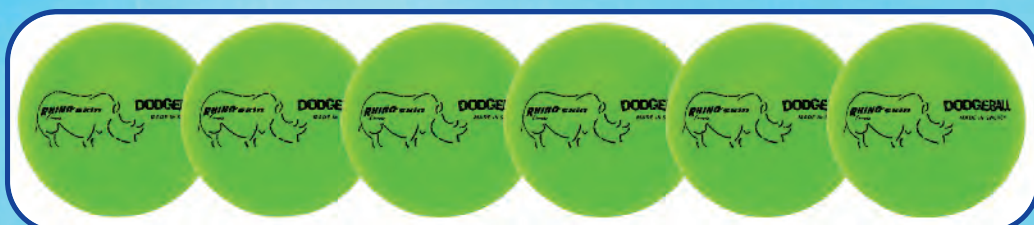

RXD6NBLSET $ 99.60 set
•6" •Set of 6 •Neon Blue

RXD6NGSET $ 99.60 set
•6" •Set of 6 •Neon Green