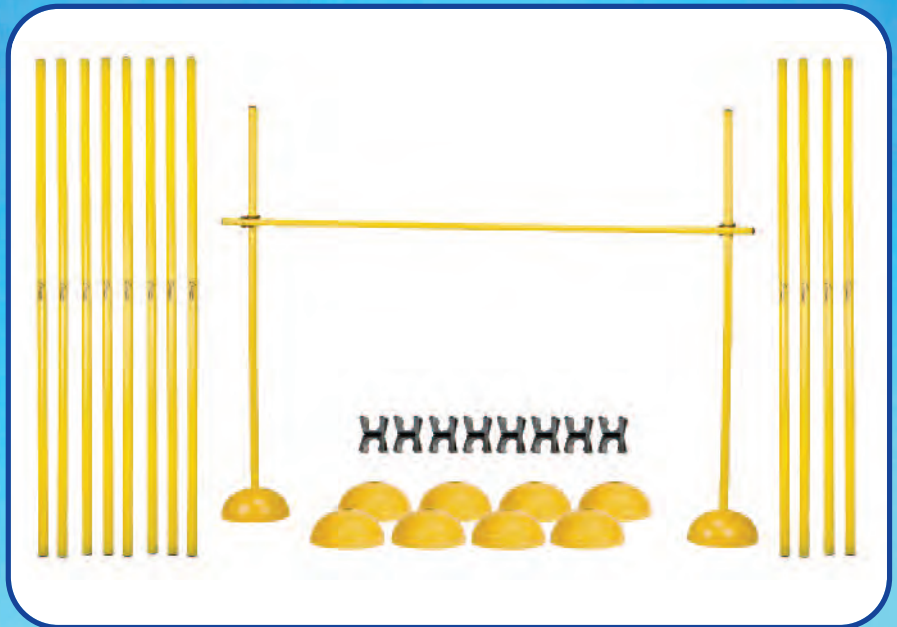

AGILITY HURDLE SET

PLYOHRSET $ 137.90 set

- •Indoor/outdoor •Set of 4 hurdles includes 8 poles, 4 crossbars, 8 clips and 8 fillable dome bases
- •Adjustable height •Uprights are 60"H •Crossbars are 60"W