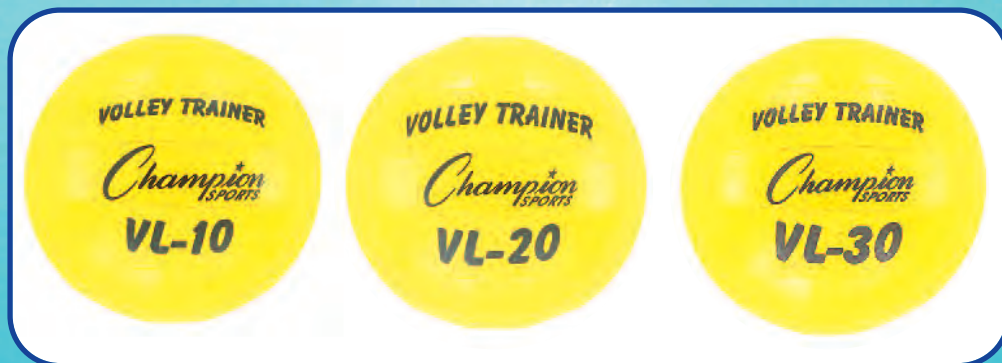

VB9RW \$ 23.49 each

•Red/White

VOLLEYBALL TRAINER SET

VL20SET \$ 92.32 each

•Traditional size but 20% lighter than traditional volleyball
•18 Panel training balls
•Soft hand sewn vinyl covered nylon
•Tough rubber bladder
•Set of 6 rainbow colors

RHINO SKIN® SOFT X FABRIC

VL25 \$ 12.93 each

•No-sting play •Rhino Skin® knit fabric cover over a layer of foam
•Blue/Red

TRAINERS

•18 Panel training ball •Soft hand sewn vinyl covered nylon •Tough rubber bladder

VL10 \$ 15.51 each

•20% Smaller and 20% lighter than traditional volleyball

VL20 \$ 16.45 each

•Traditional size but 20% lighter than traditional volleyball

VL30 \$ 17.39 each

•20% Bigger and 20% lighter than traditional volleyball