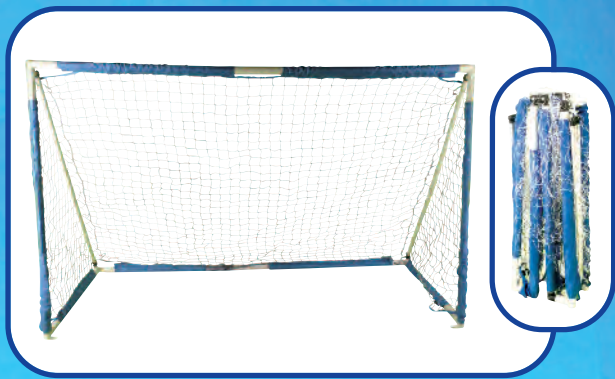

DELUXE FOLD UP GOAL

SN743 $ 178.41 each

- •1.25" Powder-coated steel tube frame
- •Steel sleeves slide back to collapse goal
- •60-ply 2" mesh net
- •Includes anchor stakes and zippered storage bag
- •72"W x 48"H x 36"D