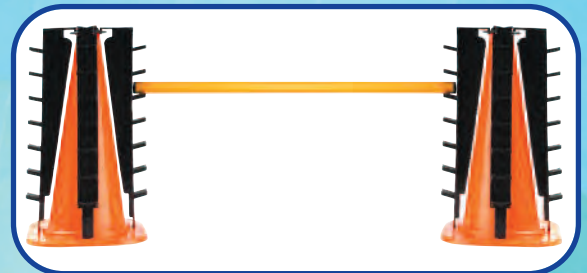

HURDLE CONE SET

MHCSET \$ 135.32 set

- Use for agility, speed and plyometric drills
- Adjustable from 4" to 18" •Set includes 8 cones, 4 crossbars and 8 height adjusters

AGILITY CONE SET

- Set of 6 hard plastic cones
- 9"H