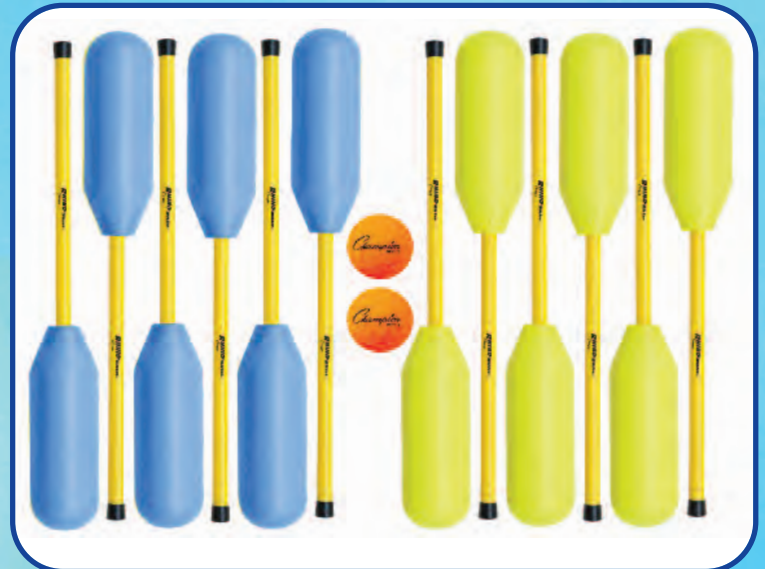

•Rhino Skin® coated foam heads •Contoured handles •6 Blue and 6 Yellow plastic sticks •Two 7" foam balls •24"L Shaft

SCOOTER HOCKEY SET

SHS1 \$ 33.10 set

•6 Red and 6 Yellow plastic short handled hockey sticks •4" Handle •One 7" foam ball •Two 4" Pucks

RHINO SKIN® SCOOTER HOCKEY SET

SHSET \$ 124.11 set

•Soft foam blades with Rhino Skin® coating
•6" Vinyl grips
•6 Blue and 6 Yellow short handled hockey sticks
•One 7" foam ball
•One 4" puck

RHINO SKIN® POLO SET