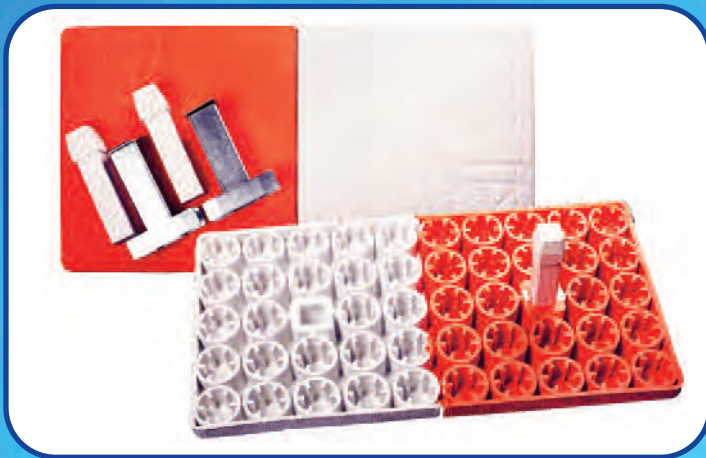

PRO DOUBLE FIRST BASE

M175 $ 151.20 each

- •Official size •One piece molded rubber •Includes anchors
- •30”L x 15”W x 2.5”H