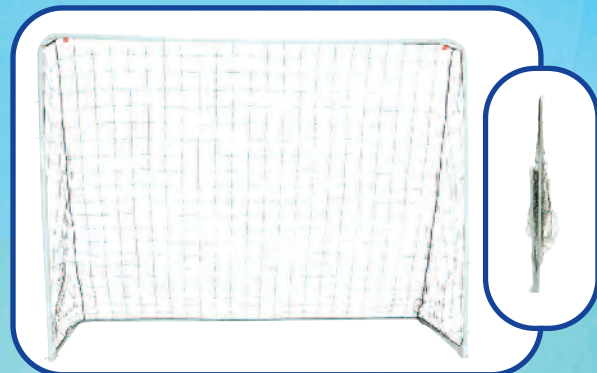

SG86 $ 107.60 each

- •Same features as the SG63
- •8'W x 6'H