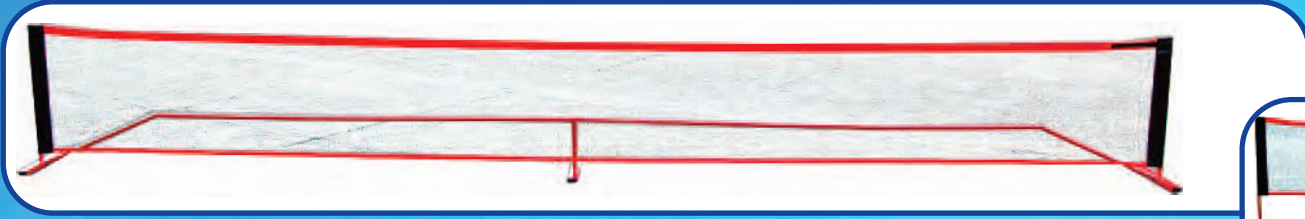

PORT-A-NET SETS •Portable net system •Net adjusts from 30”H to 61”H •Powder-coated steel frame •Adjustable nylon web strap ensures net tension •Includes durable nylon carry bag

PA20SET $ 170.64 set

•Regulation full size court •20’W x 61”H

PA14SET $ 159.18 set

•Smaller court •14’W x 61”H

ADJUSTABLE FROM
30 TO 61 INCHES