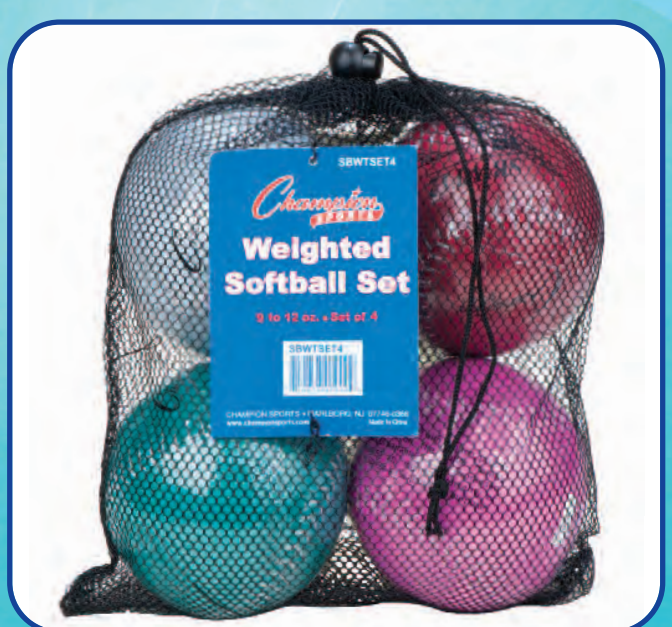

SBWTSET4 $ 64.65 set

•Set of four 12" balls •Weighted from 9-12 oz