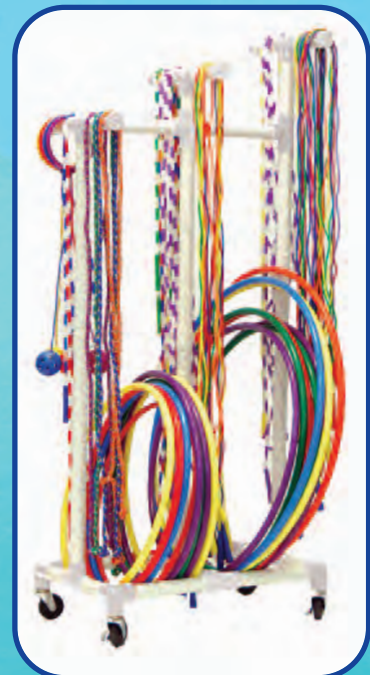

JUMP ROPE & HOOP CART

- **RHRACK** $ 161.31 each
  •Holds up to 180 ropes and 50 hoops
  •Durable plastic construction
  •Designed to prevent tipping
  •29"L x 19"W x 70" H

SOME ASSEMBLY REQUIRED ON ALL CARTS AND RACKS.