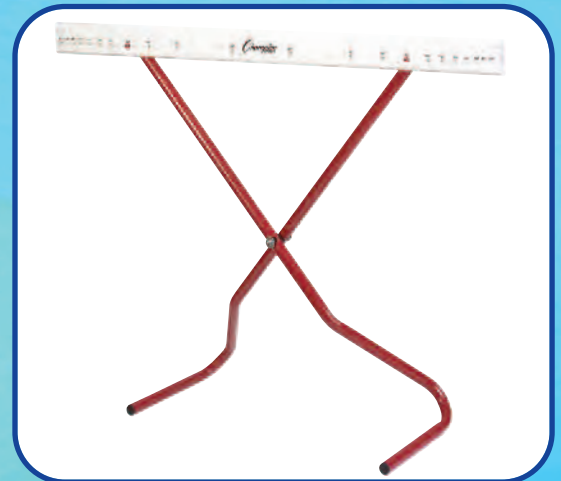

WIDE PEDAL

TSB5 \$ 118.26 each

- Steel construction
- 5" Fixed wide pedals
- Rubber pad
- Adjustable heel height
- Includes 6 track spikes

ADJUSTABLE TRAINING HURDLE

PH \$ 33.96 each

- Adjusts to 11 different sizes from 6" to 42"
- High impact plastic cross board
- Collapses when hit
- 1" Powder-coated steel legs