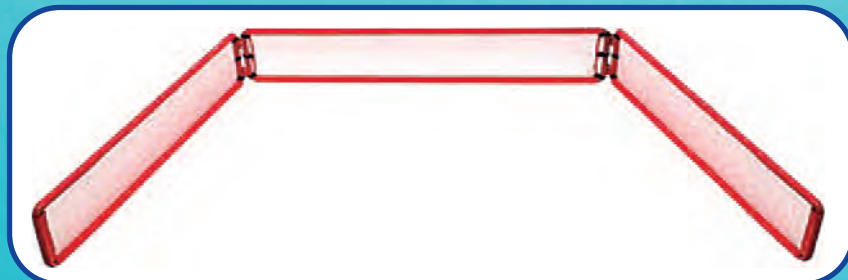

BOWLING PIN SET UP SHEET

BPSH $ 6.51 each

- •Bowling pin set up sheet