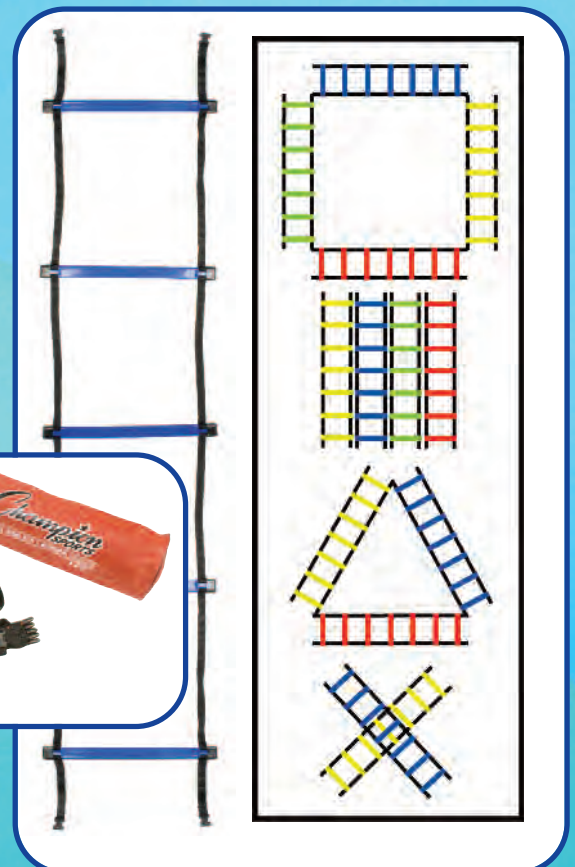

SECTIONED AGILITY LADDER SET

- Set of 4 ladder sections
- One each in Red, Yellow, Green and Blue
- Connect to form a multi-colored ladder

AGLCLR \$ 51.27 set

- Four 2 meter sections
- 6.5'L x 16"W

AGLCLR4 \$ 83.48 set