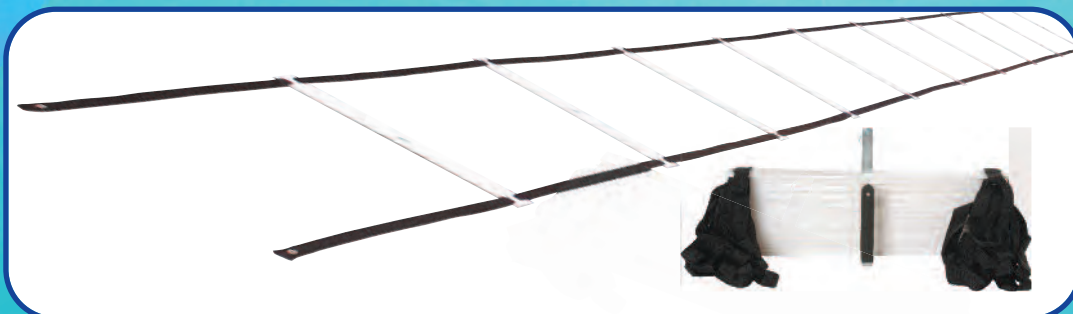

DELUXE SPEED AGILITY LADDER

AGL $ 79.75 each

- •20 Adjustable hard plastic rungs
- •1"W black nylon web with snap ends
- •Two 5 yard sections
- •Includes storage handle and nylon carrying bag
- •30'L x 20"W