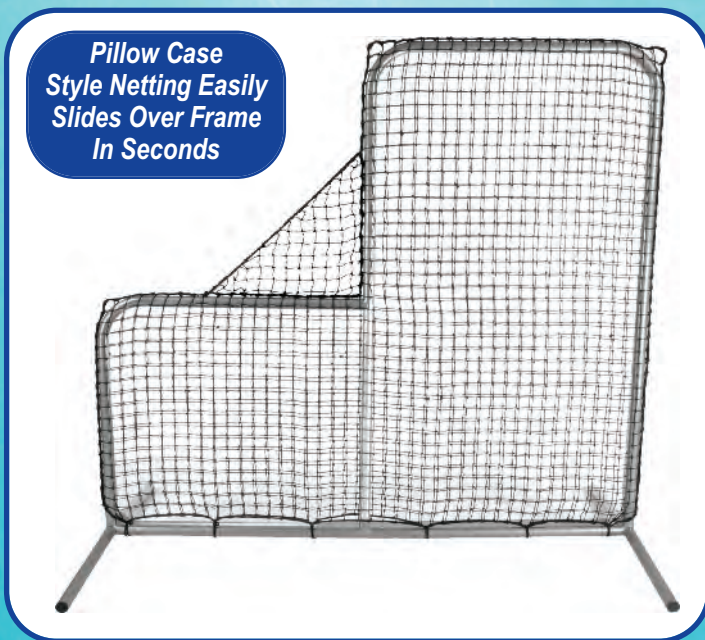

VARSITY FOLDING L SCREEN

FLS77 \$ 292.58 each

- Durable steel frame •Portable
- Two sided weatherized netting
- Breaks down in seconds to a 41" x 42" x 4" section
- 7'W x 7'H

PITCHING SAFETY SCREEN

*Pillow Case
Style Netting Easily
Slides Over Frame
In Seconds*