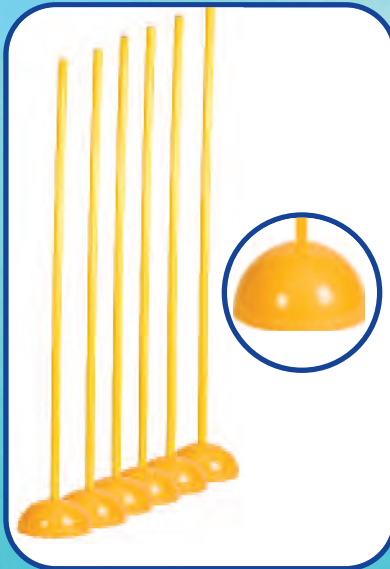

COACHING STICKS

CK60 $ 80.00 set

- •Yellow plastic uprights
- •Indoor/outdoor
- •Hollow base can be filled with sand
- •Set of 6 •60" H x 1" OD