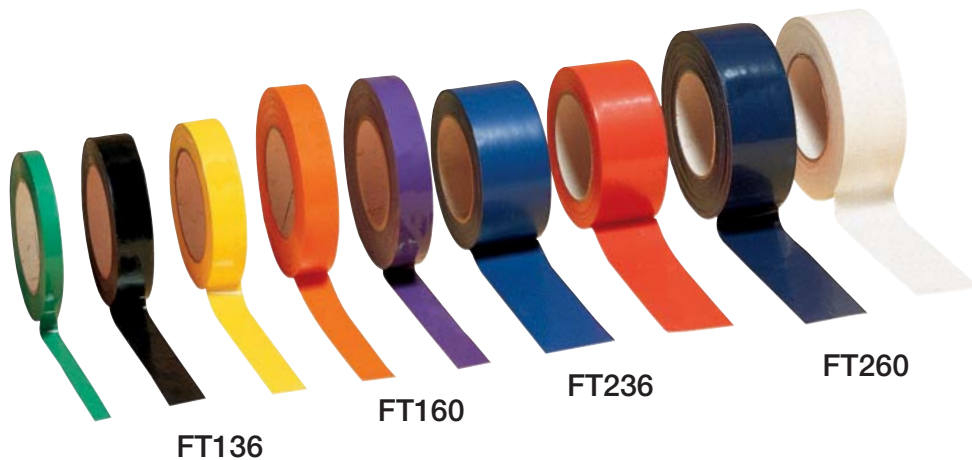

WRIST LANYARDS

- **WLD6** Heavy nylon with metal swivel & clip, black, pak 1 dz. . . . . 7.50 dz.

FLOOR MARKING TAPE

Heavy gauge, colored vinyl, black, navy, royal, green, orange, red, white and yellow.

FT160, FT260 Also available in purple.

- **FT136** 1 inch x 36 yards. . . 4.00 ea.
- **FT236** 2 inch x 36 yards. . . 7.60 ea.
- **FT160** 1 inch x 60 yards. . . 6.00 ea.
- **FT260** 2 inch x 60 yards. . 12.00 ea.