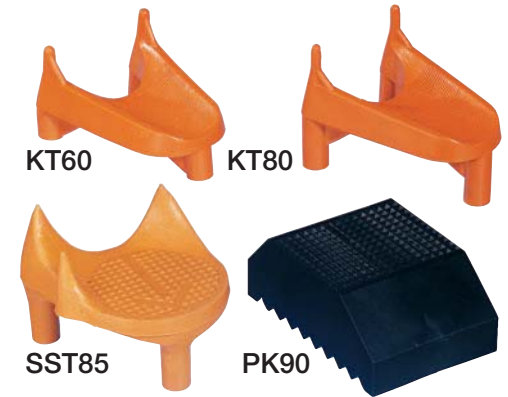

KICKING TEES

KT60 1" kickoff tee, pak 12 . . . . . 4.00 ea.
KT80 2" kickoff tee, pak 12 . . . . . 4.50 ea.
PK90 2" extra point tee, pk 12 . . . . . 4.50 ea.
SST85 Soccer style tee-please specify for right or left footed kicker. . . . . 4.50 ea.