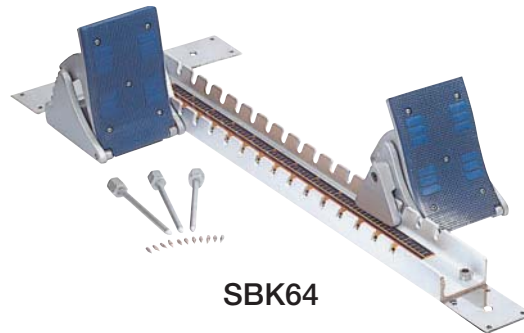

STARTING BLOCK
SBK64 Championship Model 4" wide PVC rubber mounted pedals with easy spring adjustment at four different angles, 3" aluminum rail with thick slotted channel, anchor pins & all weather spikes included. . . . . 220.00 ea.