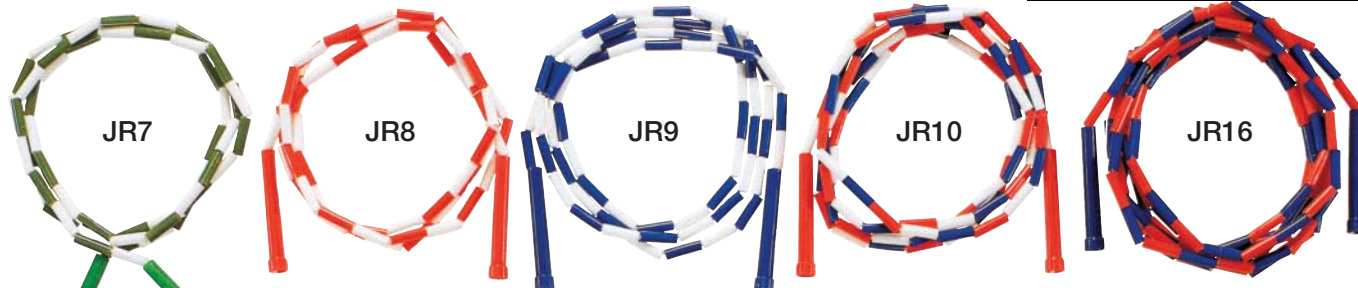

PLASTIC

Unbreakable sections,
heavy nylon jump rope . . . pak 12.

JR7	7'	2.60 ea.	JR10	10'	3.40 ea.
JR8	8'	2.90 ea.	JR16	16'	5.00 ea.
JR9	9'	3.10 ea.