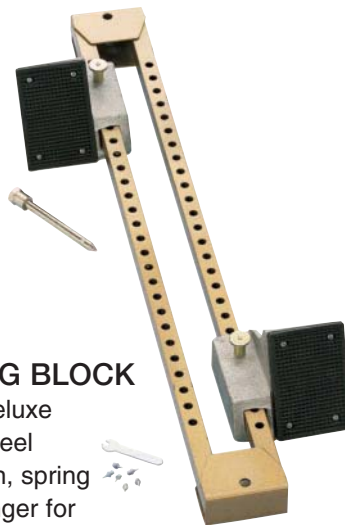

TALLY COUNTER
TC99 4 digit with finger ring, can be reset to zero with easy turn-off knob. 8.50 ea.

BATONS
BAT1 Aluminum, official size & weight, black, blue, gold, green, red and silver, pak 6, 4.00 ea.
PB2 Plastic, yellow, pak 12, 2.00 ea.