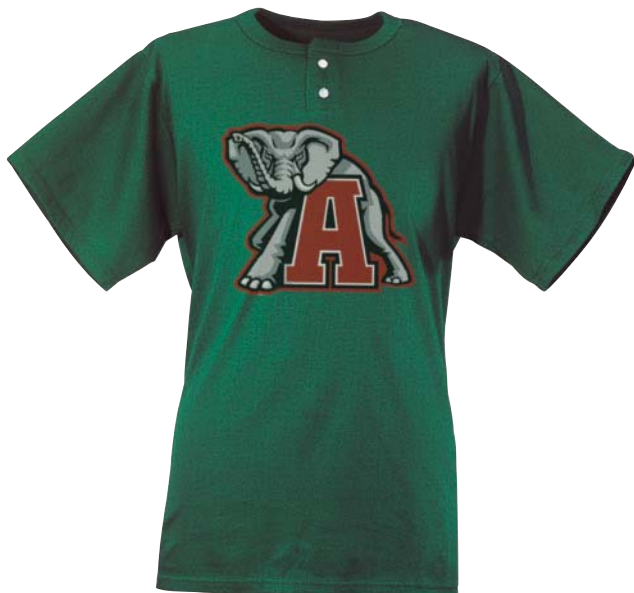

two button plackets & sweatshirts

Available in 12 colors. Adult and Youth sizes.

TWO BUTTON PLACKET

- Heavyweight 60% Cotton and 40% Polyester.
- Set-in sleeves
- Hemmed bottom.

Colors: Black, Dk Grn, Gold, Grey, Maroon, Navy, Orange, Purple, Red, Royal, Teal, White

YOUTH

B2Y5 Sizes: S, M, L, XL . . . . . 12.50 ea.

ADULT

B2A6 Sizes: S, M, L, XL . . . . . 12.50 ea.
2XL . . . . . 13.50 ea.
3XL . . . . . 14.50 ea.