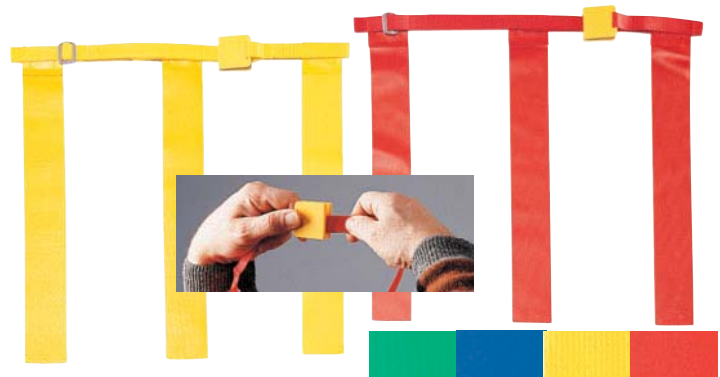

TRIPLE FLAG SETS One-piece design, 3 flags permanently attached to web belt, entire belt comes off, quick-release snap buckle, available in colors: blue, green, red and yellow.

TTY3 Youth size, 25" to 31", pak 12 3.10 set
TTA4 Adult size, 32" to 42", pak 12 3.30 set
TTXL5 Extra large size, 42" to 48", pak 12 3.50 set