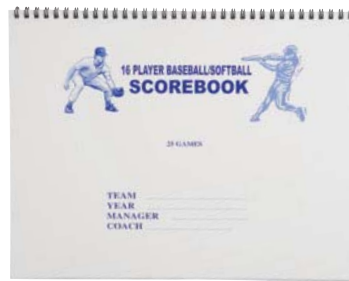

LUC35 Line-Up Card Booklet, 35 games, 4 part, size 5 1/2" x 8 1/2", spacious writing area, pak 12 8.00 ea.

LU12 Line-Up Cards, pak of 12 games, 4 part, pak 12 3.00 pak

SCOREBOOK

BSB25 Baseball/Softball, 16 player, 25 games, line-up cards, pak 12 5.50 ea.