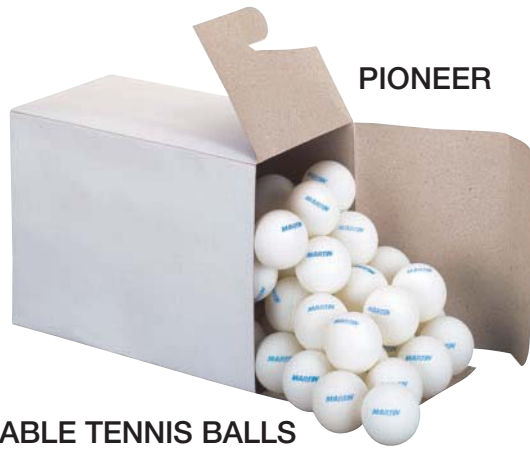

PIONEER

TABLE TENNIS BALLS
PIONEER Durable school ball, pak 1/2 gross to a box. Sold by the gross only, 40mm ..... 38.00 gr.