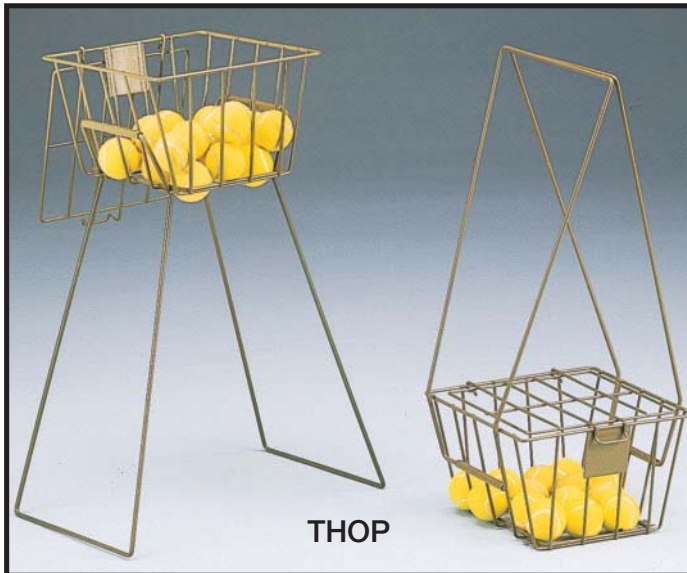

..... 182.00 ea.

TENNIS HOPPER

THOP Holds 70 balls, can be used as ball retriever or handles can be folded down for ball dispenser. . 42.00 ea.

TS1 TENNIS CENTER STRAP

Fine quality 2 1/8" nylon webbing. Adjustable with snap-hook.