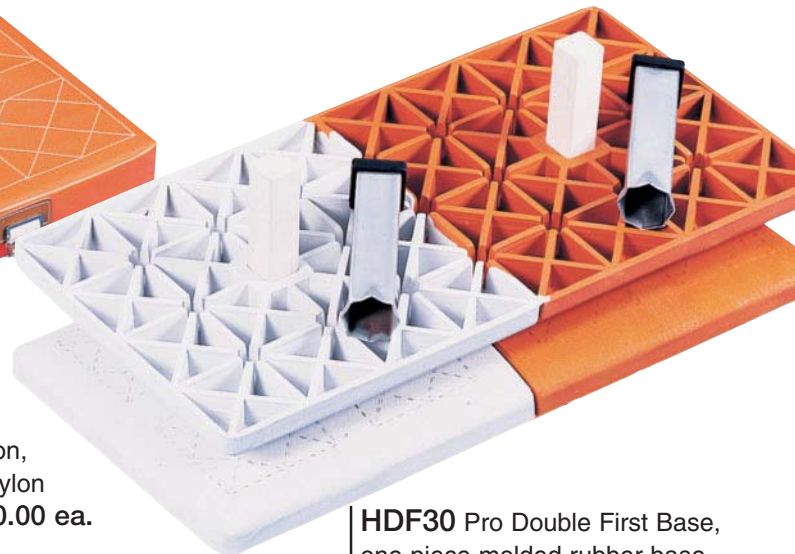

DFB42 Same as DFB53 except size 30" x 14" x 2" **46.00 ea.**

HDF30 Pro Double First Base, one piece molded rubber base, simulated quilted top, 30" x 15" x 3", 2 posts & anchors. . . . **152.00 ea.**

BG1150 11 1/2 inch fielder's glove. Ultra-soft leather shell & palm, single post web, fastback design, rawhide lacing & welting, velcro wrist closure to custom fit any size hand.
 44.00 ea.