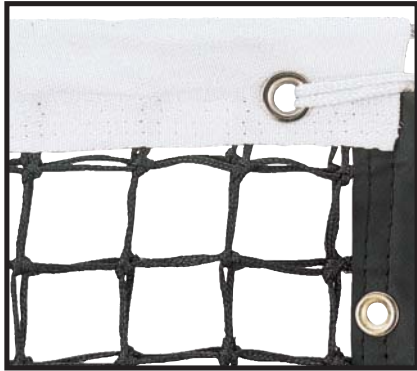

T113 Jr. Midsize aluminum, nylon strings, pvc grip, 24", lightweight and durable . . **21.00 ea.**

JRT2100 Jr. Midsize, 21", aluminum, nylon strings, pvc grip, small sized grip & lightweight frame make this racket ideal for use by small children. **20.00 ea.**