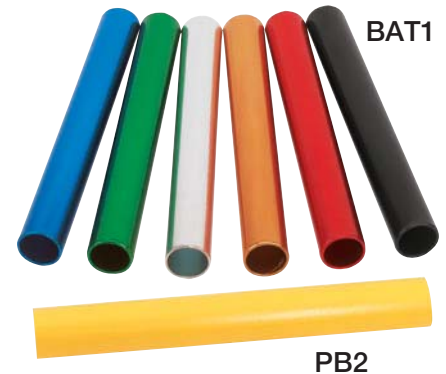

TALLY COUNTER
TC99 4 digit with finger ring, can be reset to zero with easy turn-off knob. 8.50 ea.

BATONS
BAT1 Aluminum, official size & weight, black, blue, gold, green, red and silver, pak 6, 4.00 ea.
PB2 Plastic, yellow, pak 12, 2.00 ea.