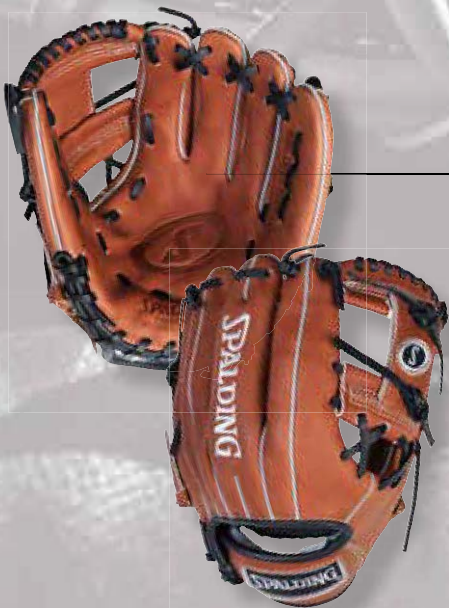

ITEM 42-061

PATTERN Infield
SIZE 11.5" REG
WEB I-Web
BACK Open
COLOR Dark Burgundy