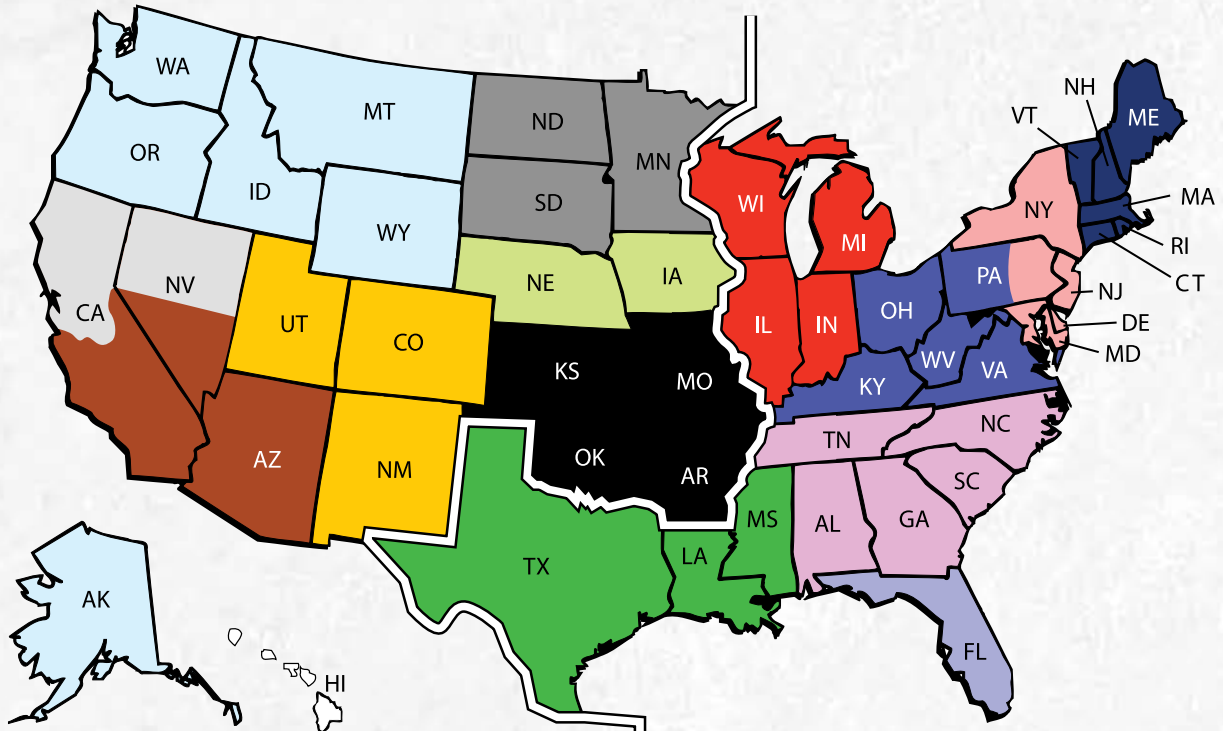

REGIONAL REPRESENTATIVE MAP

West Region

East Region

Todd DeBeer
605-371-0096
Todd.DeBeer@fotlinc.com
MN, ND, SD

Ron Hopkins
425-765-9768
hpcmpedge@aol.com
WA, OR, ID, MT, AK, WY

Tracy Hoodjer
515-386-8952
Tracy.Hoodjer@fotlinc.com
NE, IA

Chris Sims
530-271-0855
Chris.Sims@fotlinc.com
CA, NV

Lisa Miceli
314-288-8749
Lisa.Miceli@fotlinc.com
KS, MO, OK, AR

Chris Barnes
949-836-8338
Chris.Barnes@fotlinc.com
CA, AZ, NV

George Kaono
808-422-9122
signersports@aol.com
Hawaii

Jim Snyder
719-481-3020
jjs20405@aol.com
UT, CO, NM

Vern Pindar
860-306-2430
vernon.pindar@fotlinc.com
ME, NH, VT, MA, RI, CT

Phil Castrianni
407-382-1172
phil.castrianni@fotlinc.com
Florida

Tim Ricci
585-924-4438
tim.ricci@fotlinc.com
NY, NJ, PA, MD, DE

Pete Latkovic
216-406-1799
peter.latkovic@fotlinc.com
OH, PA, WV, VA, KY

George Coley
404-452-1647
george.coley@fotlinc.com
NC, SC, GA, AL, TN

Reuben Rice
972-679-4018
Reuben.Rice@fotlinc.com
TX, LA, MS

Beau Hoodjer
414-581-3268
beau.hoodjer@fotlinc.com
WI, IL, MI, IN